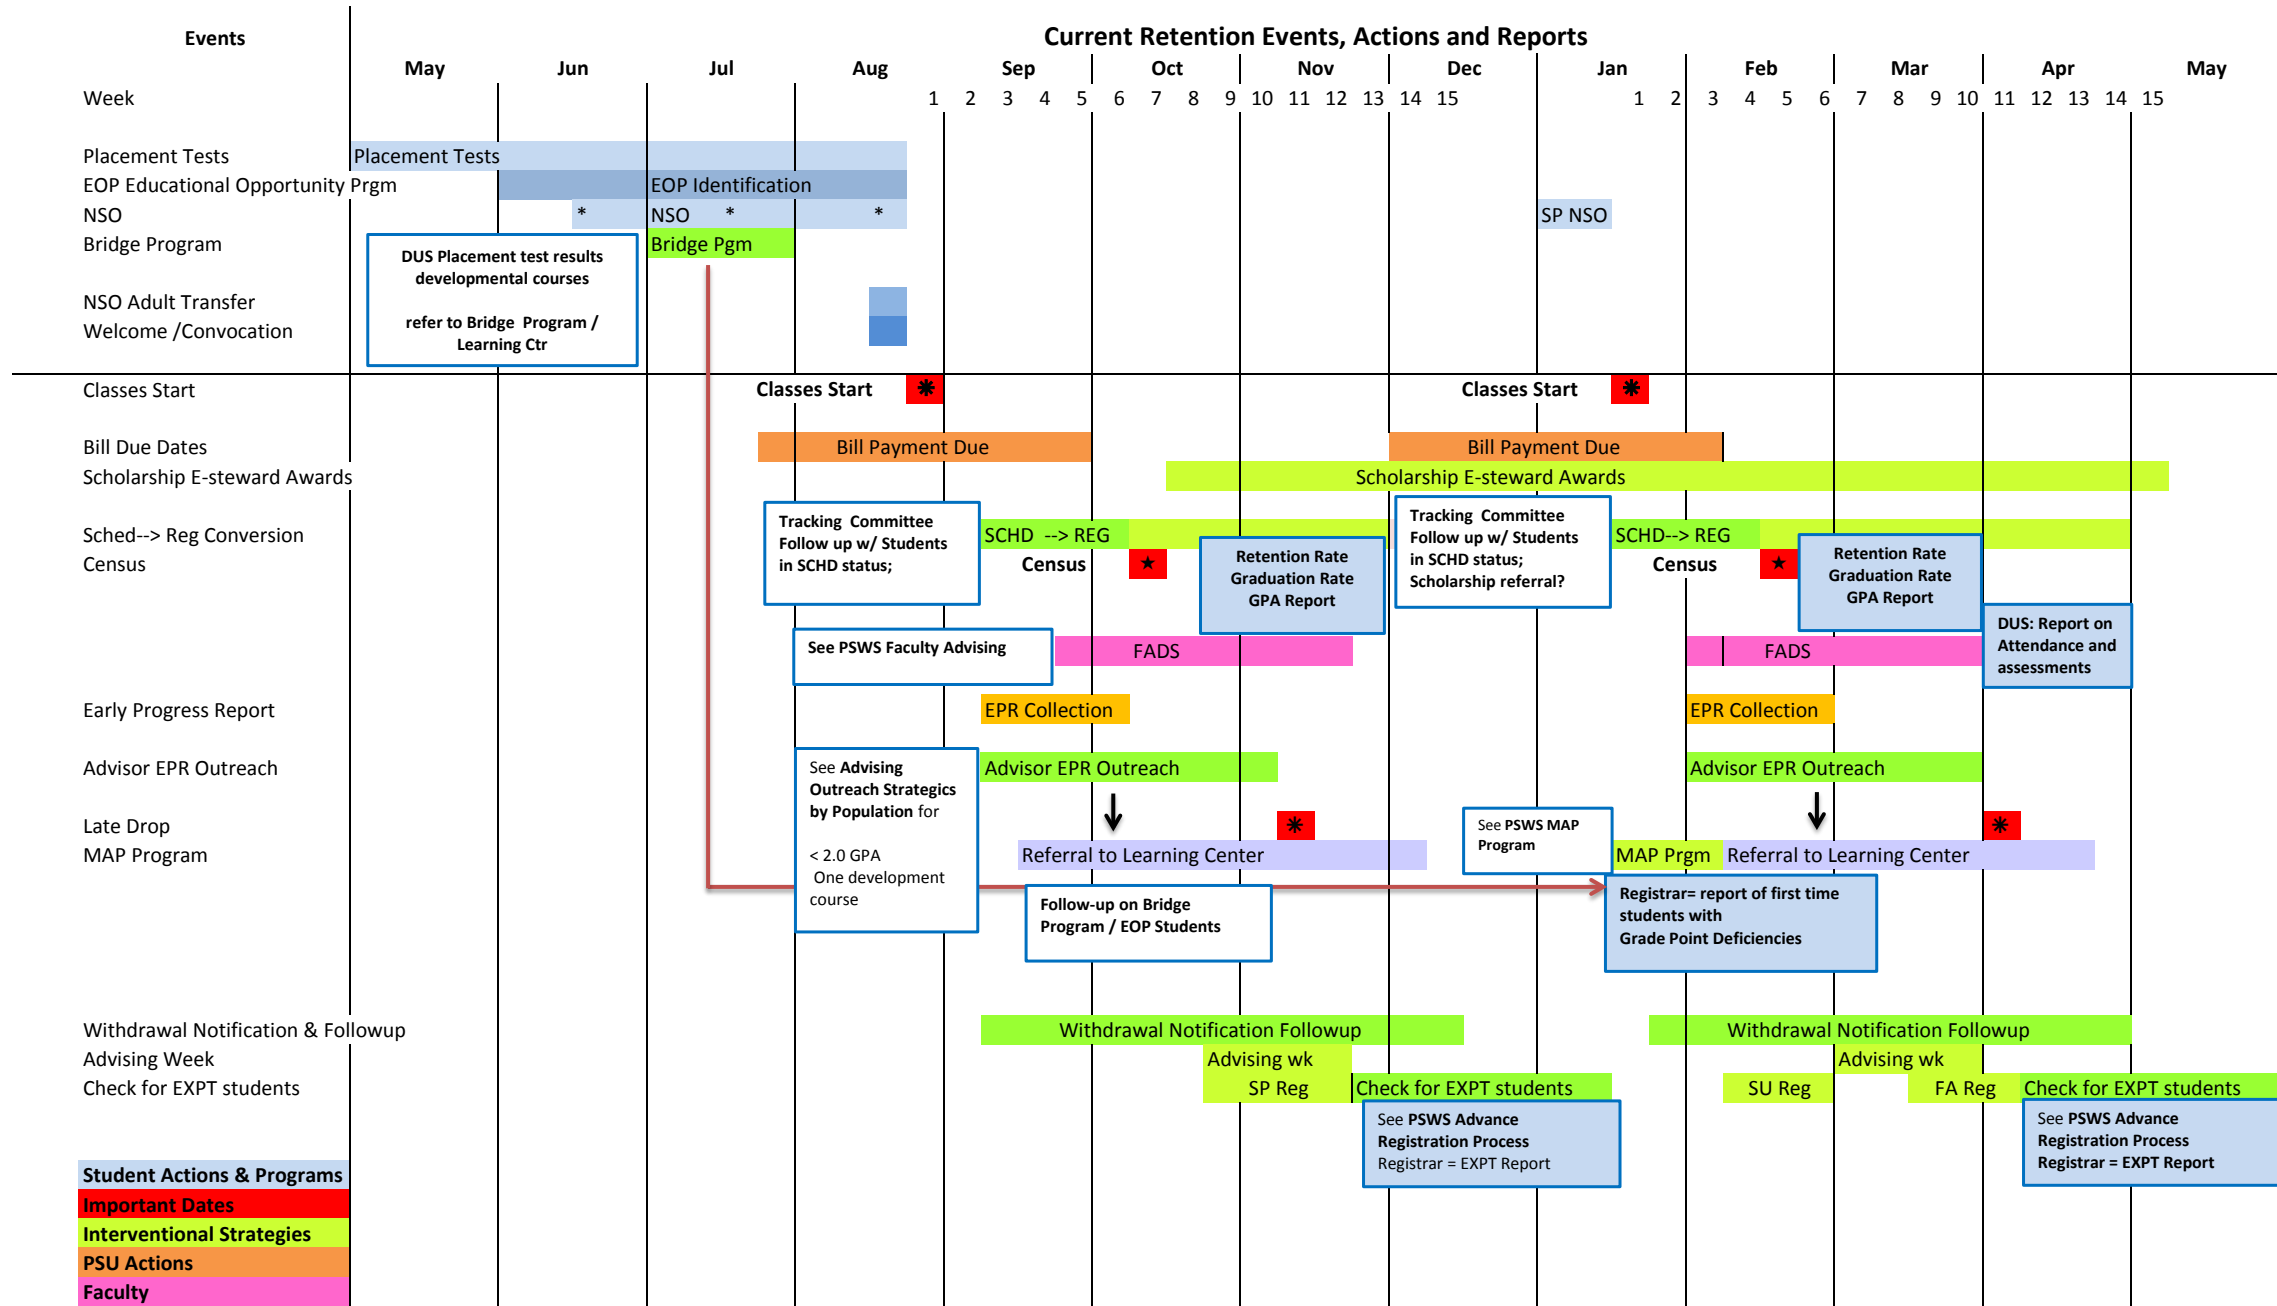

Penn State Worthington Scranton

Current Retention Events, Actions and Reports

- Student Actions & Programs
- Important Dates
- Interventional Strategies
- PSU Actions
- Faculty